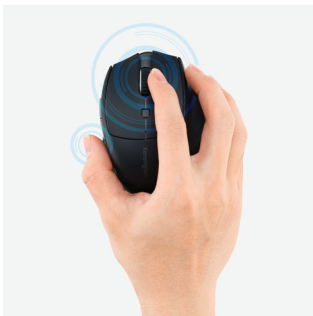

6 Programmable Buttons

Personalize up to 6 buttons on your MY435 using free Kensington Connect™ software to enhance productivity and support your workflow.