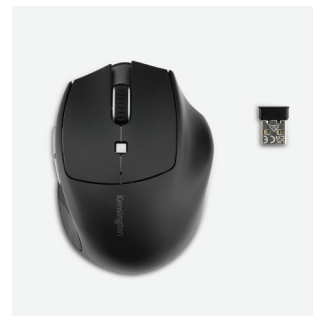

LED Indicators

Convenient visual confirmation of battery life and DPI settings are provided via lights under the scroll wheel.