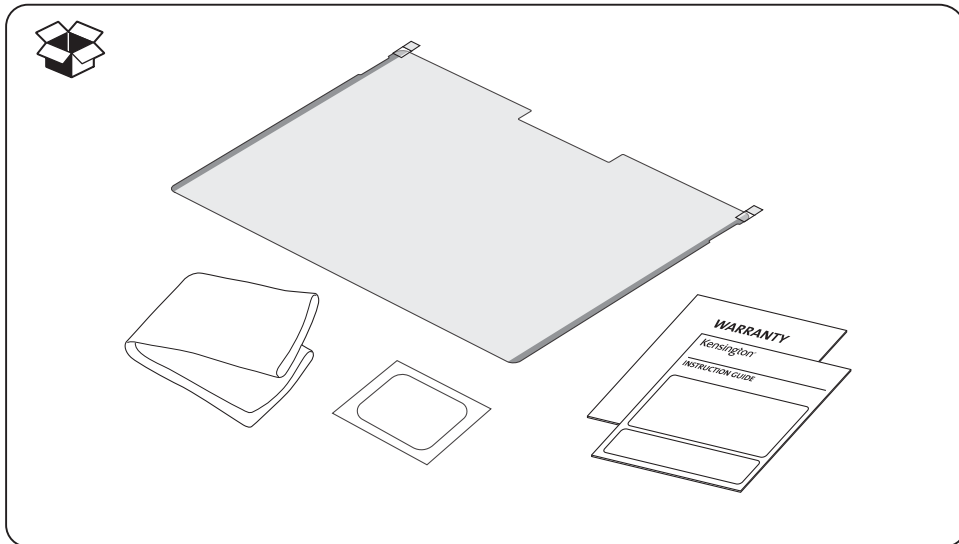

K55521ww/K55522ww SA135/SA15 Privacy Screen for Surface Book2/3 13.5", 15"  
Size: 5.5in X 8.5in

**SA135 Privacy Screen for Surface Book 2/3 13.5"**  
**SA15 Privacy Screen for Surface Book 2/3 15"**

**3**

**4**

**5**