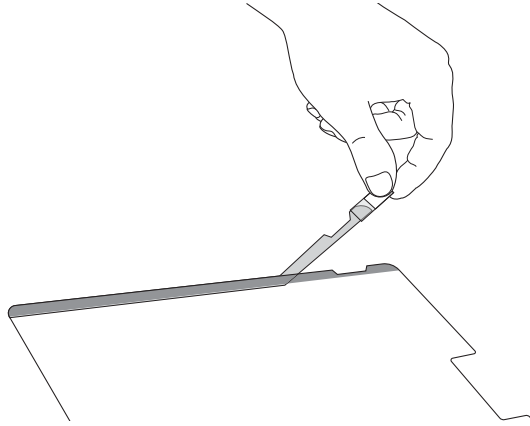

K55521ww/K55522ww SA135/SA15 Privacy Screen for Surface Book2/3 13.5", 15"  
Size: 5.5in X 8.5in

**SA135 Privacy Screen for Surface Book 2/3 13.5"**  
**SA15 Privacy Screen for Surface Book 2/3 15"**

**3**