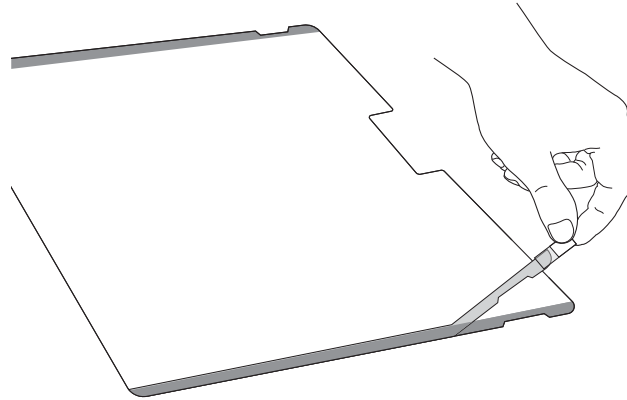

K55521ww/K55522ww SA135/SA15 Privacy Screen for Surface Book2/3 13.5", 15"  
Size: 5.5in X 8.5in

**SA135 Privacy Screen for Surface Book 2/3 13.5"**  
**SA15 Privacy Screen for Surface Book 2/3 15"**

**3**

**4**

**5**