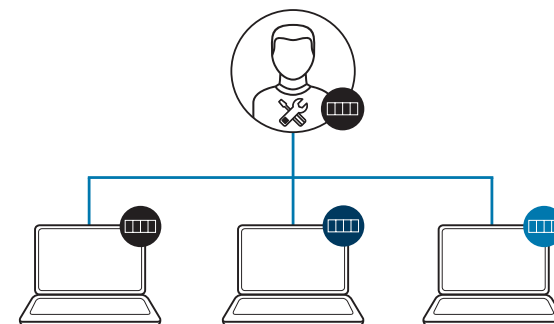

MASTER CODED Admin Access with User Combination

Combination locks are ideal for field based staff or remote locations where keyed locks aren't practical. ClickSafe® Master Coded Locks allow users to set their own unique combination code. Administrators can overcome the users code using a ClickSafe® ComboGenie.