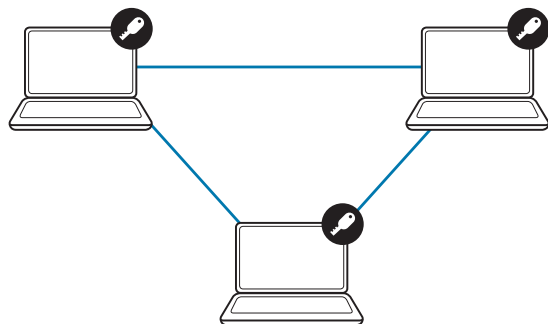

LIKE KEYED Each Key Opens Every Lock

Provide wider flexibility and freedom to access equipment by offering a department, office or lab identical shared keys. This solution offers a solid layer of security against non-employee theft without restricting employee access and productivity, making efficient use of department budgets.