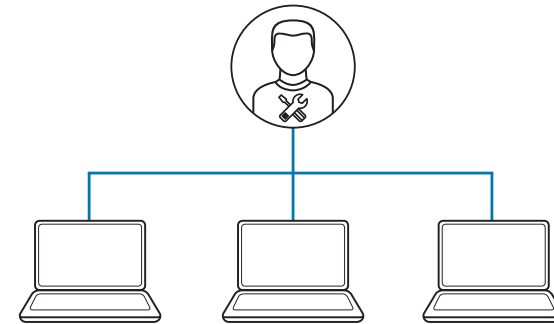

SINGLE KEYED Admin-Only Access

Implement high-level, convenient on-site security by physically securing company equipment using identical locks with keys that are restricted to IT staff. One master key opens them all, giving the IT manager ultimate control and access.