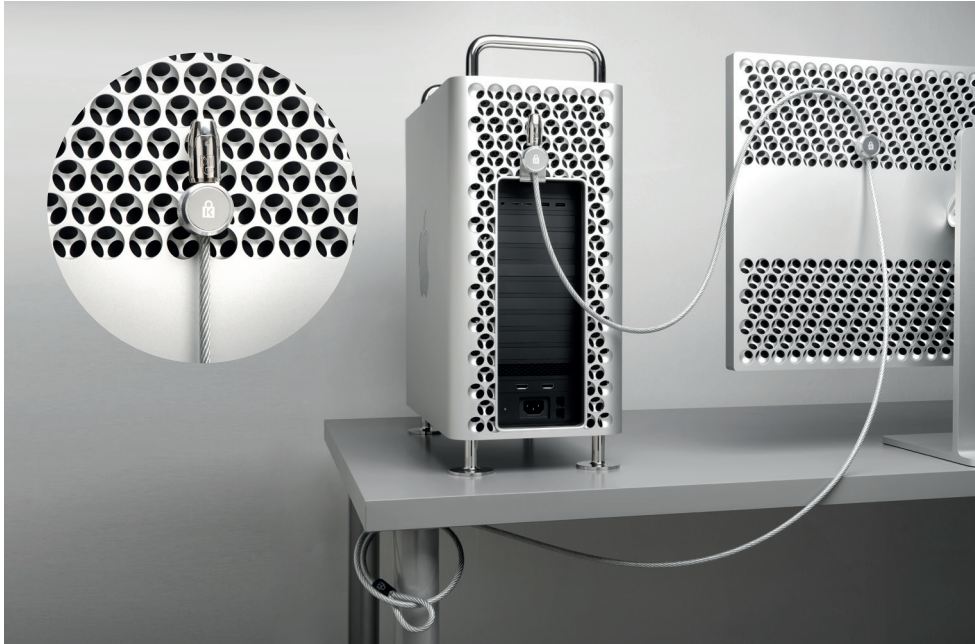

Mac Pro and Pro Display XDR

MAC PRO® & PRO DISPLAY XDR® LOCKING KIT

Allows the Mac Pro and Pro Display XDR to be secured. Simple attachment requires no tools or device modifications. Lock modules can be used together or individually for more flexible use.

K63150WW