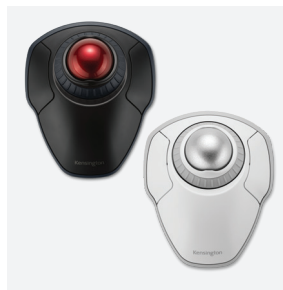

K33853WW

Control

SURETRACK™ DUAL WIRELESS MOUSE

Bluetooth 3.0, 5.0 (LE) & 2.4GHz wireless connectivity.

Black **K75298WW**

White **K75353WW**

MULTI-DEVICE DUAL WIRELESS COMPACT KEYBOARD

Compact design perfect for the mobile user. Dual wireless - 2.4GHz and Bluetooth 3.0/5.0.

K75502WW/PN/BE

ORBIT® WIRELESS TRACKBALL WITH SCROLL RING

Bluetooth 3.0, LE & 2.4GHz wireless connectivity. Scroll ring with 40mm ball.

Black **K70992WW**

White **K70993WW**

Bags & Sleeves

UNIVERSAL SLEEVES