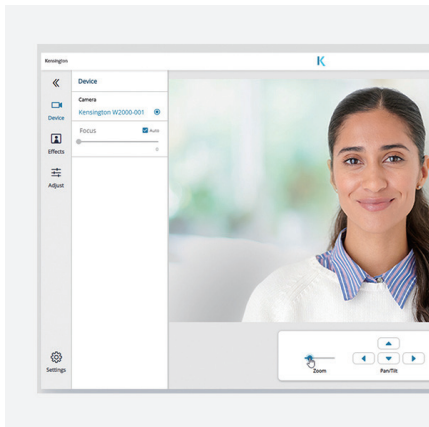

Features include:

- Fixed focus ensures you, your team, or your environment are always in focus
- Optimized for Microsoft Teams, Zoom, and more
- Wide 95° field of view is perfect for offices or small meeting rooms
- Powerful and simple Kensington Konnect™ software
- Electronic pan, tilt, and 2x zoom simplifies focal point changes
- Manually adjusts up to 37° vertically and 360° horizontally for ideal angles
- Large sensor size for improved low light imaging
- Omnidirectional microphones with noise cancellation technology
- Rigorously tested and approved for Wipe Down Protection

W1050 1080p Fixed Focus Wide Angle Webcam

US Part Number: K80250WW | UPC Code: 085896802501

EMEA Part Number: K80251WW | UPC Code: 085896802518

Optimized Video Technology

Delivers vibrant video at 1080p (1920x1080/30fps)—and enhanced support for low-light environments.

Fixed Focus with Versatile Positioning

The fixed focus glass lens ensures you are always in focus—even in low-light or high-contrast environments. Manually adjusts up to 37° vertically and 360° horizontally to ensure the best camera angles.

Wide Video Frame with Privacy Cover

The 95° diagonal field of view is perfect for small team meetings, teaching lessons, or presenting products—and the integrated lens cover allows you to control when you are seen.