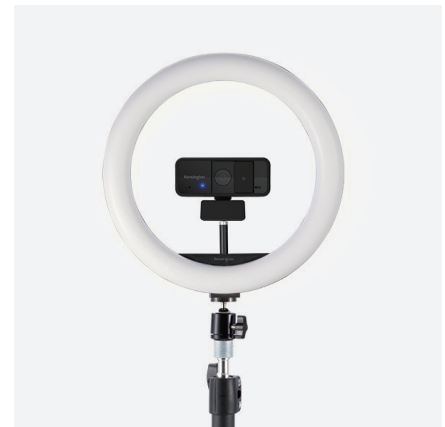

Kensington Ecosystem Compatible

Create a tailored setup based on your environment and budget by combining with a Desktop Stand (K87651WW) and Ring Light (K87653WW); other accessories also available.