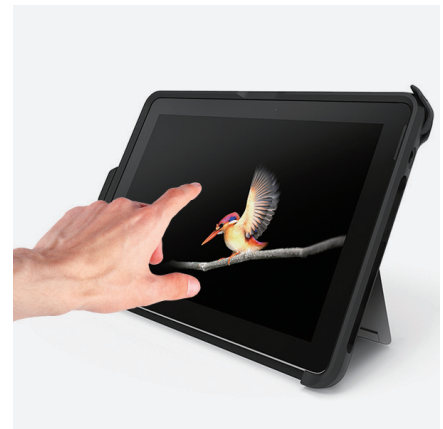

Anti-Reflective Coating

Reduces glare from any outside light sources that can interfere with your viewing clarity

Reversible Viewing

Either side of the privacy screen can be used to different effect. One side has a matte finish to maximize glare reduction, is smooth to the touch and reduces traces of fingerprints. The other side is glossy and provides a clearer view of the monitor screen.

Touch Screen Compatible

Uniquely designed for the Microsoft Surface Go this privacy screen is compatible with the touch screen allowing users to have full access to all features while maintaining their privacy.