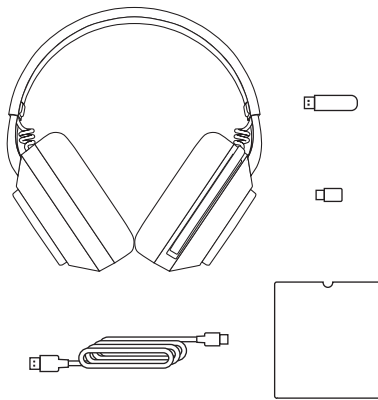

LUCIDSOUND LS500P WIRELESS GAMING HEADSET FOR PLAYSTATION LUCIDSOUND LS500P CASQUE DE JEU SANS FIL POUR PLAYSTATION

For more details and different languages of the user manual, please scan the QR code to read before playing.

QUICK START GUIDE

GUIDE DE DÉMARRAGE RAPIDE

GUÍA DE INICIO RÁPIDO

SCHNELLSTARTANLEITUNG

GUIDA RAPIDA

GUIA RÁPIDO

CONTENTS | CONTENU