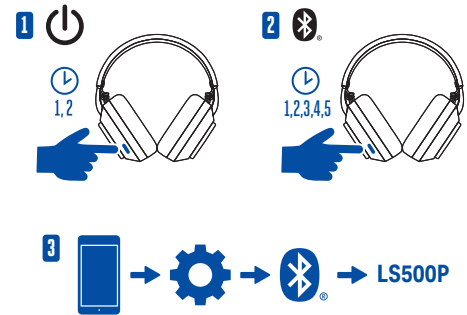

2 SETUP | INSTALLATION: BLUETOOTH

REMARQUE: Pour éviter tout dommage auditif, assurez-vous que le volume de l'appareil est réduit avant de connecter le casque-micro, et n'utilisez pas des réglages de volume élevés pendant une période prolongée.

3 CONTROLS | COMMANDES

LEFT WHEEL | MOLETTE GAUCHE

Audio Volume |
Volume Sonore

LEFT BUTTON | BOUTON GAUCHE

Audio Mute |
Couper le son

Battery Level |
Niveau de la batterie

EQ Mode |
Mode égalisation

Bluetooth ↔ Gaming Mode |
Le mode Bluetooth ↔ Jeu