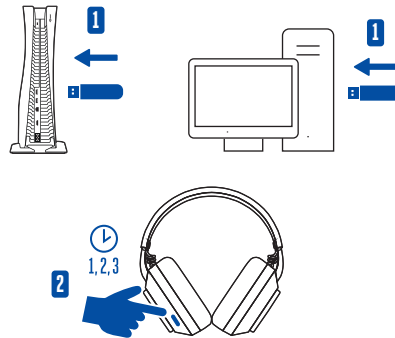

1 SETUP | INSTALLATION: PLAYSTATION / PC

NOTE: To avoid hearing damage, make sure the volume on the device is lowered before connecting the headset and do not use high volume settings for an extended period of time.