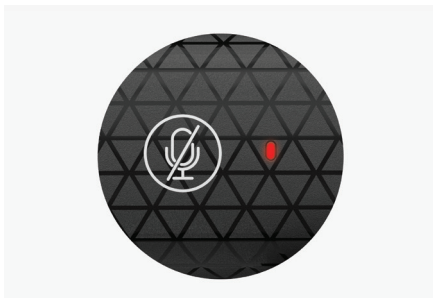

*Excludes screws, glass lens, and led light.

W3050 EQ 1080p Auto Focus Webcam

SKU: K81172WW | UPC: 0 85896 01311 2

Crystal-Clear 1080p Video

Delivers smooth Full HD 1080p video at 30fps with automatic focus that adjusts to movement and lighting changes—keeping you clearly seen and in focus for professional meetings, presentations, and on-camera document sharing.

Integrated Omnidirectional Microphone

The built-in omnidirectional microphone captures clear audio from all directions, delivering more consistent voice pickup than typical laptop microphones—so you sound professional and easily understood, even if you move around during calls.

One-Touch Mute Button with LED Indicator

Avoid audio leaks with a one-touch mute button and clear LED status indicator—red when muted, blue when live. This intuitive, hardware-based control adds confidence during confidential calls by ensuring your microphone is truly off when you need it to be.