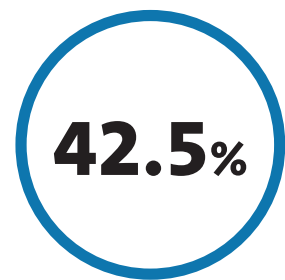

Monitor Arms for a More Ergonomic Posture

We observed 335 computer users¹ in their natural working state in order to find any correlation between workstation setup and posture. Individuals who used a monitor arm naturally adopted a more ergonomic posture.

of users demonstrated a decrease in degrees of neck flexion

demonstrated a decrease in degrees of neck protraction

of those observed demonstrated a decrease in degrees of trunk flexion

Features and Benefits