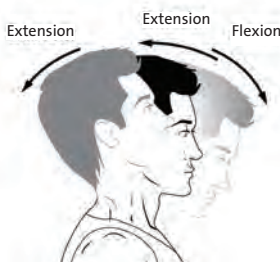

Kensington®

One-Touch.
Many Possibilities.

SmartFit® One-Touch
Height Adjustable Monitor Arms

Your monitor where you need it.

 **SmartFit®**

Why Use a Monitor Arm?

Monitor arms are one of many ergonomic desk accessories that are trending in offices of all kinds - from cubicle-style to open office floor plans, and from traditional, assigned seating layouts to hot-desking environments. They have become widely popular for their support of healthier, more comfortable posture, greater productivity and their ease of adjustability.

of users demonstrated a decrease in degrees of neck flexion

demonstrated a decrease in degrees of neck protraction

of those observed demonstrated a decrease in degrees of trunk flexion

Features and Benefits