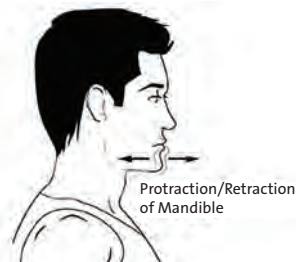

Kensington®

One-Touch.
Many Possibilities.

SmartFit® One-Touch
Height Adjustable Monitor Arms

Your monitor where you need it.

 **SmartFit®**

Why Use a Monitor Arm?

Monitor arms are one of many ergonomic desk accessories that are trending in offices of all kinds - from cubicle-style to open office floor plans, and from traditional, assigned seating layouts to hot-desking environments. They have become widely popular for their support of healthier, more comfortable posture, greater productivity and their ease of adjustability.

Monitor Arms for a More Ergonomic Posture

We observed 335 computer users¹ in their natural working state in order to find any correlation between workstation setup and posture. Individuals who used a monitor arm naturally adopted a more ergonomic posture.

of users demonstrated a decrease in degrees of neck flexion

demonstrated a decrease in degrees of neck protraction

of those observed demonstrated a decrease in degrees of trunk flexion

Features and Benefits

The Kensington SmartFit® One-Touch Range

Improve posture, promote proper eye alignment and support neck and shoulder comfort. Ergonomically designed to promote wellness and increase productivity, Kensington's patented SmartFit® technology to simplify proper fit and allows users to adjust the height, depth and angle of their monitor for individualised comfort.