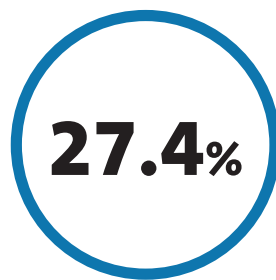

of users demonstrated a decrease in degrees of neck flexion