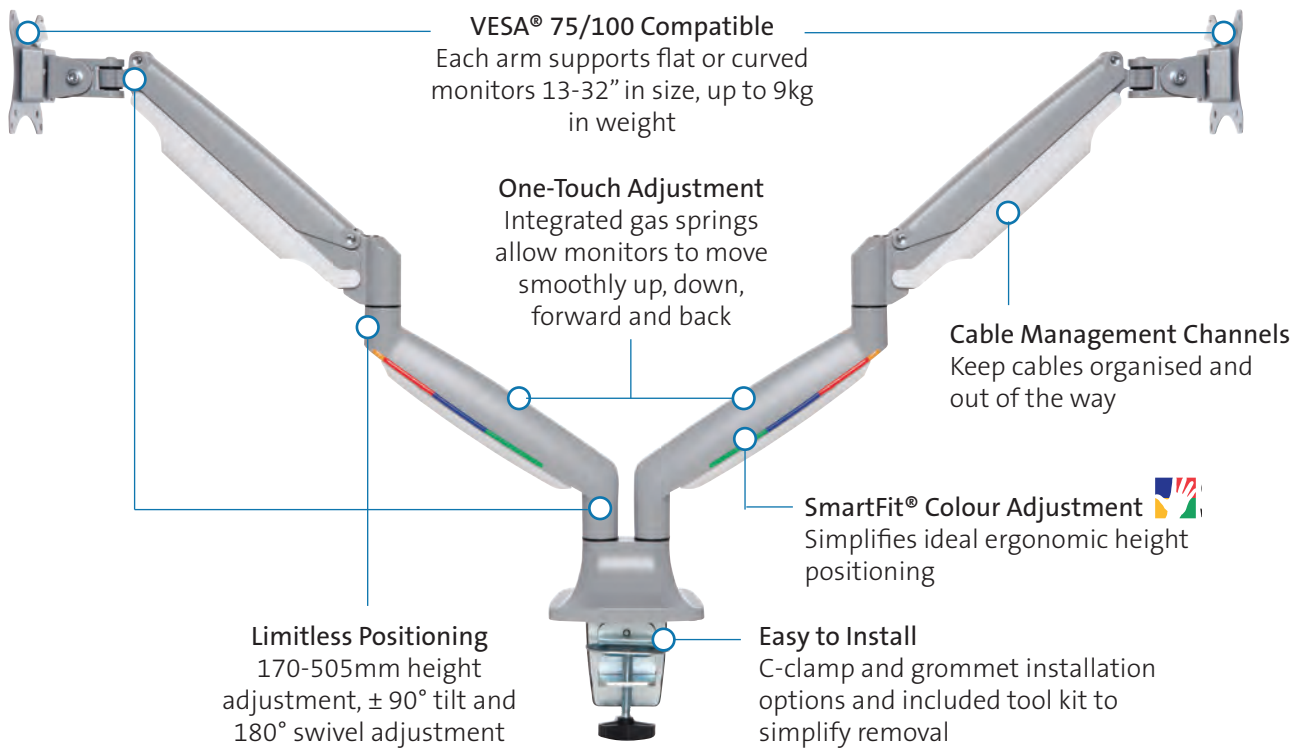

Kensington®

One-Touch.
Many Possibilities.

SmartFit® One-Touch
Height Adjustable Monitor Arms

Your monitor where you need it.

 **SmartFit®**

Why Use a Monitor Arm?

Monitor arms are one of many ergonomic desk accessories that are trending in offices of all kinds - from cubicle-style to open office floor plans, and from traditional, assigned seating layouts to hot-desking environments. They have become widely popular for their support of healthier, more comfortable posture, greater productivity and their ease of adjustability.

The Kensington SmartFit® One-Touch Range

Improve posture, promote proper eye alignment and support neck and shoulder comfort. Ergonomically designed to promote wellness and increase productivity, Kensington's patented SmartFit® technology to simplify proper fit and allows users to adjust the height, depth and angle of their monitor for individualised comfort.

- **One-touch adjustable arms** with built-in gas spring simplifies height adjustment (170-505mm), provides 180° swivel and monitor rotation, +/- 90° tilt adjustment, and allows monitor to smoothly move up, down, forward and back for full motion articulation
- **Supports 13"-32" flat or curved monitors** weighing up to 9kg (19.8lbs) and ensures monitor is stable and steady in any position
- **Easy to install** with included quick release detachable VESA® plate (75mm or 100mm), C-clamp and grommet installation options and included tool kit to simplify removal

1. Is a Monitor Arm Worth the Investment? Kensington White Paper, August 2019

The SmartFit® Advantage

Kensington's One-Touch Height Adjustable Monitor Arms incorporate our patented SmartFit® technology. SmartFit® allows users to find their own optimal ergonomic height setting, without the need for specialist tools or assessment.