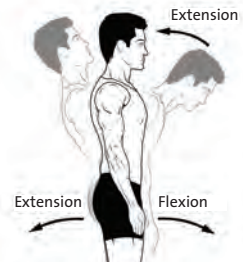

Monitor Arms for a More Ergonomic Posture

We observed 335 computer users¹ in their natural working state in order to find any correlation between workstation setup and posture. Individuals who used a monitor arm naturally adopted a more ergonomic posture.

of users demonstrated a decrease in degrees of neck flexion

demonstrated a decrease in degrees of neck protraction

of those observed demonstrated a decrease in degrees of trunk flexion

Features and Benefits

The Kensington SmartFit® One-Touch Range

Improve posture, promote proper eye alignment and support neck and shoulder comfort. Ergonomically designed to promote wellness and increase productivity, Kensington's patented SmartFit® technology to simplify proper fit and allows users to adjust the height, depth and angle of their monitor for individualised comfort.

- **One-touch adjustable arms** with built-in gas spring simplifies height adjustment (170-505mm), provides 180° swivel and monitor rotation, +/- 90° tilt adjustment, and allows monitor to smoothly move up, down, forward and back for full motion articulation
- **Supports 13"-32" flat or curved monitors** weighing up to 9kg (19.8lbs) and ensures monitor is stable and steady in any position
- **Easy to install** with included quick release detachable VESA® plate (75mm or 100mm), C-clamp and grommet installation options and included tool kit to simplify removal