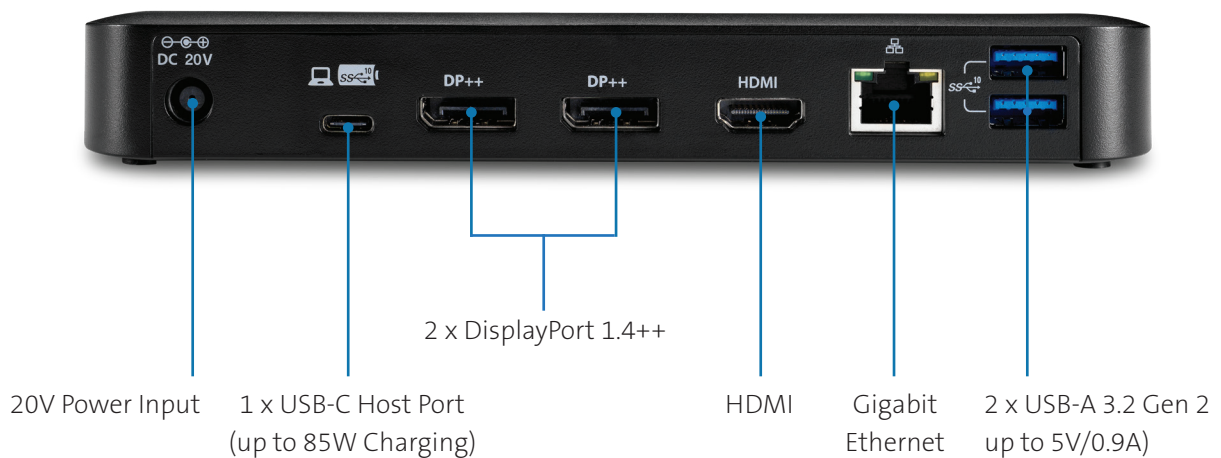

SD4845P USB-C® 10Gbps Triple Video Driverless Docking Station with 85W Power Delivery

Part Number: K34440WW | UPC Code: 085896 34440 7

Work on
three screens
quickly and
easily

If you have a USB-C enabled Surface device and need to work on multiple screens, the SD4845P is the ideal docking station. A single USB-C cable provides a plug-and-play connection for up to three 1080p monitors, with no need for driver installation, dongles or adapters. The same cable keeps your laptop charged with 85W Power Delivery and allows you to connect your mouse, keyboard and other USB accessories. All supported by ultra-fast 10 Gbps data transfer speeds, so your productivity is never compromised. See compatibility table for supported devices.

85W Power Delivery

Quickly and easily charge any Thunderbolt 3, Thunderbolt 4, or USB-C enabled laptop (USB-C laptops must support Power Delivery).

9-in-1 Design with 4 x USB ports

The front side features 1 x USB-C 3.2 Gen2 port (up to 5V/1.5A/10Gbps), 1 x USB-A 3.2 Gen2 port (up to BC1.2, 5V/1.5A/10Gbps) and a combo audio port. The rear features 2 x USB-A 3.2 Gen2 ports (up to 5V/0.9A/10Gbps), a Gigabit Ethernet port, 2 x DP++ 1.4 ports, and 1 x HDMI 2.0b port.

SD4845P USB-C® 10Gbps Triple Video Driverless Docking Station with 85W Power Delivery

Part Number: K34440WW | UPC Code: 085896 34440 7

Front:

Rear:

SD4845P USB-C® 10Gbps Triple Video Driverless Docking Station with 85W Power Delivery