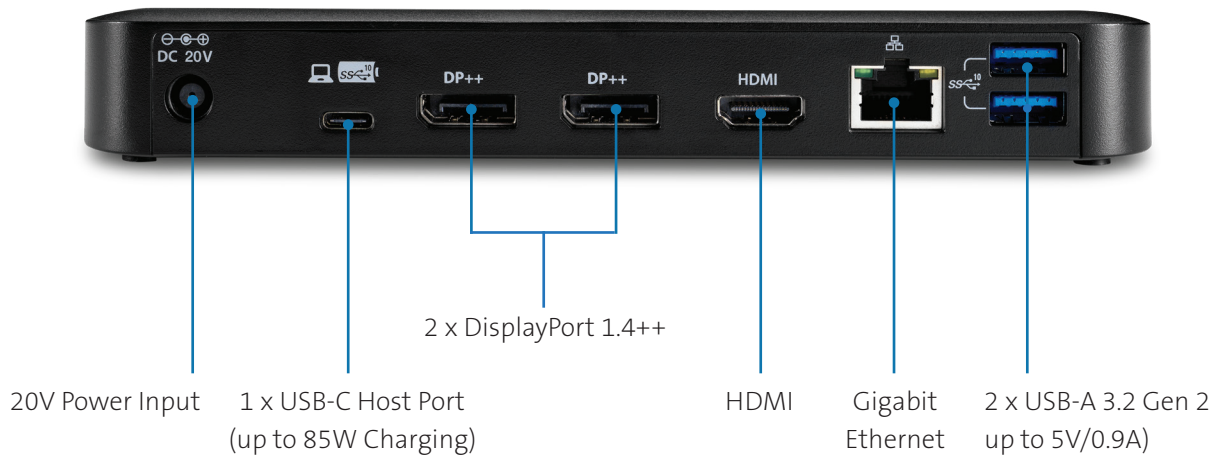

SD4845P USB-C 10Gbps Triple Video Driverless Docking Station with 85W Power Delivery

Part Number: K34440NA | UPC Code: 0 85896 34440 7

Work on three screens quickly and easily.

If you have a USB-C enabled Surface™ device and need to work on multiple screens, the SD4845P is the ideal docking station. A single USB-C cable provides a plug-and-play connection for up to three 1080p monitors, with no need for driver installation, dongles, or adapters. The same cable keeps your laptop charged with 85W Power Delivery, and allows you to connect your mouse, keyboard, and other USB accessories. All supported by ultra-fast 10 Gbps data transfer speeds, so your productivity is never compromised. See compatibility table for supported devices.

85W Power Delivery

Quickly and easily charge any Thunderbolt 3, Thunderbolt 4, or USB-C enabled laptop (USB-C laptops must support Power Delivery).

9-in-1 Design with Four USB-ports

The front side features one USB-C 3.2 Gen2 port (up to 5V/1.5A/10Gbps), one USB-A 3.2 Gen2 port (up to BC1.2, 5V/1.5A/10Gbps), and a combo audio port. The rear features two USB-A 3.2 Gen2 ports (up to 5V/0.9A/10Gbps), a Gigabit Ethernet port, two DP++ 1.4 ports, and one HDMI 2.0b port.

SD4845P USB-C 10Gbps Triple Video Driverless Docking Station with 85W Power Delivery

Part Number: K34440NA | UPC Code: 0 85896 34440 7

Front:

Rear:

SD4845P USB-C 10Gbps Triple Video Driverless Docking Station with 85W Power Delivery