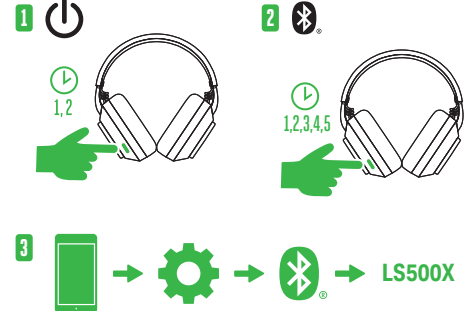

2 SETUP | INSTALLATION : BLUETOOTH

REMARQUE: Pour éviter tout dommage auditif, assurez-vous que le volume de l'appareil est réduit avant de connecter le casque-micro, et n'utilisez pas des réglages de volume élevés pendant une période prolongée.

3 CONTROLS | COMMANDES

LEFT WHEEL | MOLETTE GAUCHE

Audio Volume |
Volume Sonore

LEFT BUTTON | BOUTON GAUCHE

Audio Mute |
Couper le son

Battery Level |
Niveau de la batterie

EQ Mode |
Mode égalisation

Bluetooth ↔ Gaming Mode |
Le mode Bluetooth ↔ Jeu