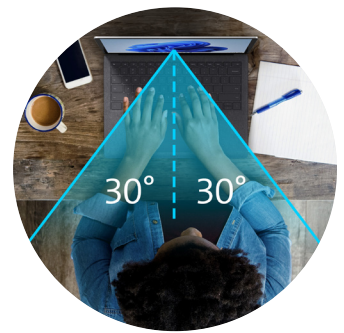

MagPro™ Elite Magnetic Privacy Screen

For Surface Devices

Designed exclusively for Surface Devices, the MagPro™ Elite Magnetic Privacy Screen helps protect your privacy, without any mess or fuss. Easy to detach and reattach, the screen conveniently attaches to the Surface device's magnetic frame. Protects privacy by limiting viewing angle to +/- 30°. Reduces harmful blue light by up to 22%, diminishes glare, and improves clarity. Reversible screen offers matte or glossy viewing options. Includes cleaning cloth and protective case to help prevent scratches when not in use. Touch and Surface Pen enabled, so you can use your Surface device just as you would without a privacy screen.

Allows Laptop to Close and Enter Sleep Mode

Seamless Magnetic Integration

Reversible Viewing Options

±30° Viewing Angle

Item #	Device	Item Description
K51700WW	Surface Pro 8/9/10/11	MagPro™ Elite Magnetic Privacy Screen for Surface Pro
K51701WW	Surface Laptop Studio	MagPro™ Elite Magnetic Privacy Screen for Surface Laptop Studio
K58362WW	Surface Laptop	MagPro™ Elite Magnetic Privacy Screen for Surface Laptop 15"
K50728WW	Surface Laptop	MagPro™ Elite Magnetic Privacy Screen for Surface Laptop 13.5"