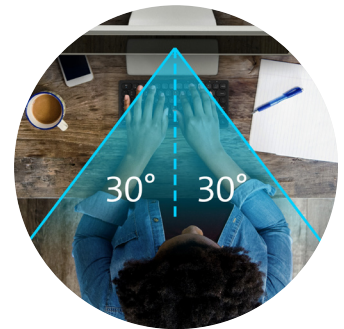

MagPro™ Magnetic Privacy Screen

For Monitors

The patented MagPro™ Monitor Privacy Screen with Magnetic Strip can be attached and removed quickly and easily, offering best-in-class privacy protection. An excellent solution for slim bezel or edge-to-edge displays. Screen protects monitor from scratches and damage, while providing privacy by limiting viewing angle to +/- 30°. Reduces harmful blue light by up to 22%, diminishes glare, and improves clarity. Reversible for matte or glossy viewing options. Includes cleaning cloth and protective case to help prevent scratches when not in use.

Anti-Reflective Coating

Seamless Magnetic Integration

Reversible Viewing Options

±30° Viewing Angle

Item #	Device	Item Description
K58354WW	Monitor	MagPro™ Magnetic Privacy Screen for Monitors 21.5" (16:9)
K58355WW	Monitor	MagPro™ Magnetic Privacy Screen for Monitors 23" (16:9)
K58356WW	Monitor	MagPro™ Magnetic Privacy Screen for Monitors 23.8" (16:9)
K58357WW	Monitor	MagPro™ Magnetic Privacy Screen for Monitors 24" (16:9)
K58358WW	Monitor	MagPro™ Magnetic Privacy Screen for Monitors 24" (16:10)
K58359WW	Monitor	MagPro™ Magnetic Privacy Screen for Monitors 27" (16:9)
K52502WW	Monitor	MagPro™ Magnetic Privacy Screen for Monitors 31.5" (16:9)
K52503WW	Monitor	MagPro™ Magnetic Privacy Screen for Monitors 34" (21:9)

Direct Attach Privacy Screen

For Laptops & Monitors

- Limits viewing angle to +/- 30°, hiding personal or confidential information from anyone trying to look from the side
- Reduces harmful blue light by up to 30%
- Can be installed using the included mounting tabs or double-sided tape
- Anti-reflective coating reduces glare and improves clarity
- Reversible with matte and glossy viewing options. One side has a matte finish to reduce glare and fingerprints. The other side is glossy and provides a clearer view of the monitor
- Compatible with some touchscreen monitors.