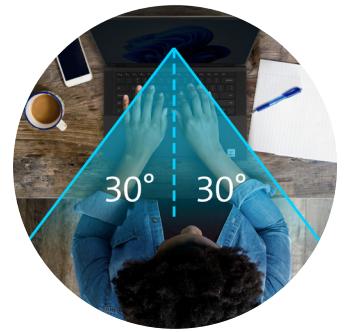

±30° Viewing Angle

Item #	Device	Item Description
K58350WW	Laptop	MagPro™ Magnetic Privacy Screen for Laptops 12.5" (16:9)
K58351WW	Laptop	MagPro™ Magnetic Privacy Screen for Laptops 13.3" (16:9)
K55253WW	Laptop	MagPro™ Magnetic Privacy Screen for Laptops 13.3" (16:10)
K58352WW	Laptop	MagPro™ Magnetic Privacy Screen for Laptops 14" (16:9)
K55254WW	Laptop	MagPro™ Magnetic Privacy Screen for Laptops 14" (16:10)
K58353WW	Laptop	MagPro™ Magnetic Privacy Screen for Laptops 15.6" (16:9)
K55255WW	Laptop	MagPro™ Magnetic Privacy Screen for Laptops 15.6" (16:10)
K55256WW	Laptop	MagPro™ Magnetic Privacy Screen for Laptops 16" (16:10)