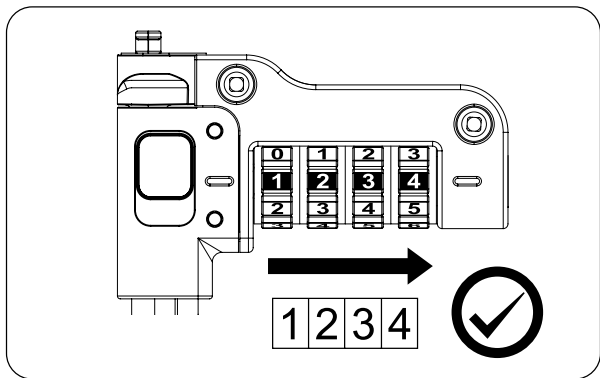

4

Notes: Make sure the numbers align.

5

6

Notes: Make sure the reset button fully returns and aligns with lock shell.

www.kensington.com/support

Kensington® is a registered trademark of ACCO Brands. USB-C® is a trademark of USB Implementers Forum. All other registered and unregistered trademarks are the property of their respective owners.