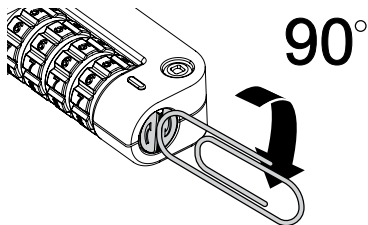

IT Combinazione di reset

PT Repor combinação

CN 重置组合

JP コンビネーションのリセット

AE إعادة تعيين التركيبة

1

2

3

4

Notes: Make sure the numbers align.

5

6

Notes: Make sure the reset button fully returns and aligns with lock shell.

www.kensington.com/support

Kensington® is a registered trademark of ACCO Brands. USB-C® is a trademark of USB Implementers Forum. All other registered and unregistered trademarks are the property of their respective owners.