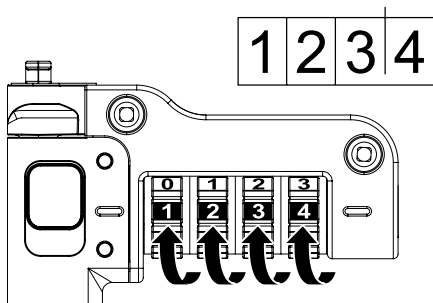

IT Combinazione di reset

PT Repor combinação

CN 重置组合

JP コンビネーションのリセット

AE إعادة تعيين التركيبة

1

2

3

4

Notes: Make sure the numbers align.

5

6

Notes: Make sure the reset button fully returns and aligns with lock shell.

www.kensington.com/support

Kensington® is a registered trademark of ACCO Brands. USB-C® is a trademark of USB Implementers Forum. All other registered and unregistered trademarks are the property of their respective owners.