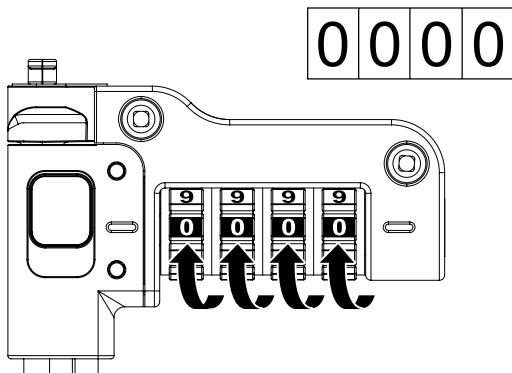

IT Combinazione di reset

PT Repor combinação

CN 重置组合

JP コンビネーションのリセット

AE إعادة تعيين التركيبة

1

2

3

4

Notes: Make sure the numbers align.

5

6

Notes: Make sure the reset button fully returns and aligns with lock shell.

www.kensington.com/support

Kensington® is a registered trademark of ACCO Brands. USB-C® is a trademark of USB Implementers Forum. All other registered and unregistered trademarks are the property of their respective owners.