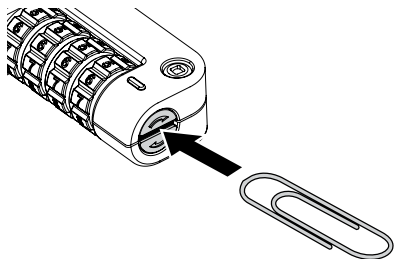

IT Combinazione di reset

PT Repor combinação

CN 重置组合

JP コンビネーションのリセット

AE إعادة تعيين التركيبة

1

2

3

4

Notes: Make sure the numbers align.

5

6

Notes: Make sure the reset button fully returns and aligns with lock shell.

www.kensington.com/support

Kensington® is a registered trademark of ACCO Brands. USB-C® is a trademark of USB Implementers Forum. All other registered and unregistered trademarks are the property of their respective owners.