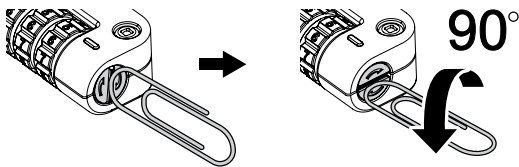

IT Combinazione di reset

PT Repor combinação

CN 重置组合

JP コンビネーションのリセット

AE إعادة تعيين التركيبة

1

2

3

4

Notes: Make sure the numbers align.

5

6

Notes: Make sure the reset button fully returns and aligns with lock shell.

www.kensington.com/support

Kensington® is a registered trademark of ACCO Brands. USB-C® is a trademark of USB Implementers Forum. All other registered and unregistered trademarks are the property of their respective owners.