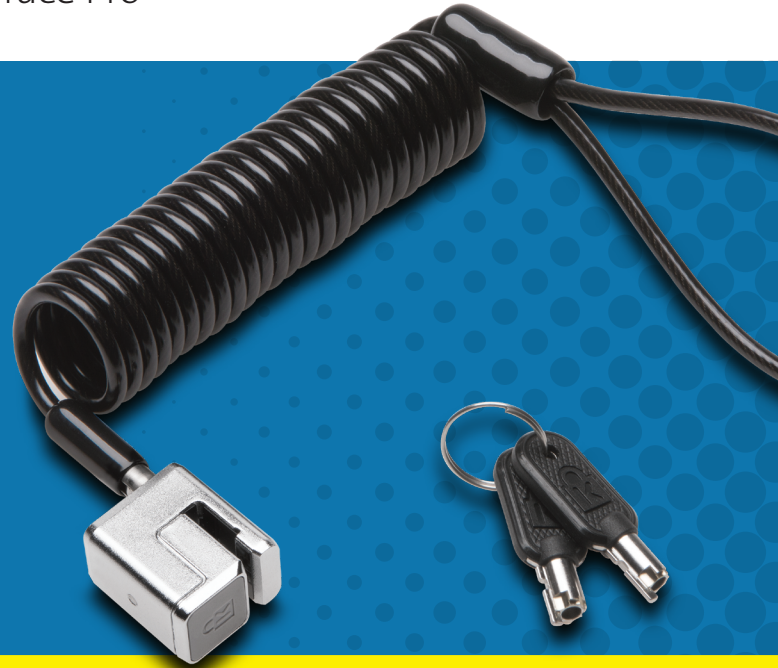

Next Generation Portable Security

Portable Keyed Cable Lock for Microsoft Surface Pro

Uncompromised Security for Surface Pro. Designed in partnership with Microsoft, the Portable Keyed Cable Lock secures Surface Pro devices with the same quality and strength that has made Kensington The Professionals' Choice™ for more than 25 years.

Features & Benefits:

- **Exclusively Designed for Surface Pro** to provide professional-level security and superior device engagement
- **Non-invasive Locking Technology** attaches to the Microsoft Surface Pro kickstand without modification and preserves the Surface Pro hardware warranty
- **Strong Lock Head** meets Kensington's industry-leading standards for tamper-resistance, reliability and durability
- **Hidden Pin™ Technology** is compatible across all of Kensington's latest locks and includes patented anti-pick, all part of our robust 5mm custom key management solutions that include Master Keyed (K66643M) and Supervisor Keyed (K66643S) options