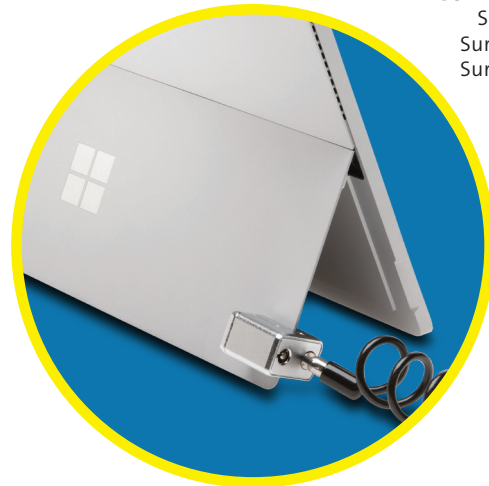

Compatibility

- Surface™ Pro
- Surface™ Pro 4
- Surface™ Pro 3

The Professionals' Choice™

Portable Keyed Cable Lock for Surface Pro	K66642WW
Portable Keyed Cable Lock for Surface Pro — Master Keyed	K66643M
Portable Keyed Cable Lock for Surface Pro — Supervisor Keyed	K66643S

FOR MORE INFORMATION CONTACT:

1.855.692.0054 • sales@kensington.com

Kensington and the ACCO name and design are registered trademarks of ACCO Brands. Kensington The Professionals' Choice are trademarks of ACCO Brands. All other registered and unregistered trademarks are the property of their respective owners. © 2018 Kensington Computer Products Group, a division of ACCO Brands. All rights reserved. K18_3059