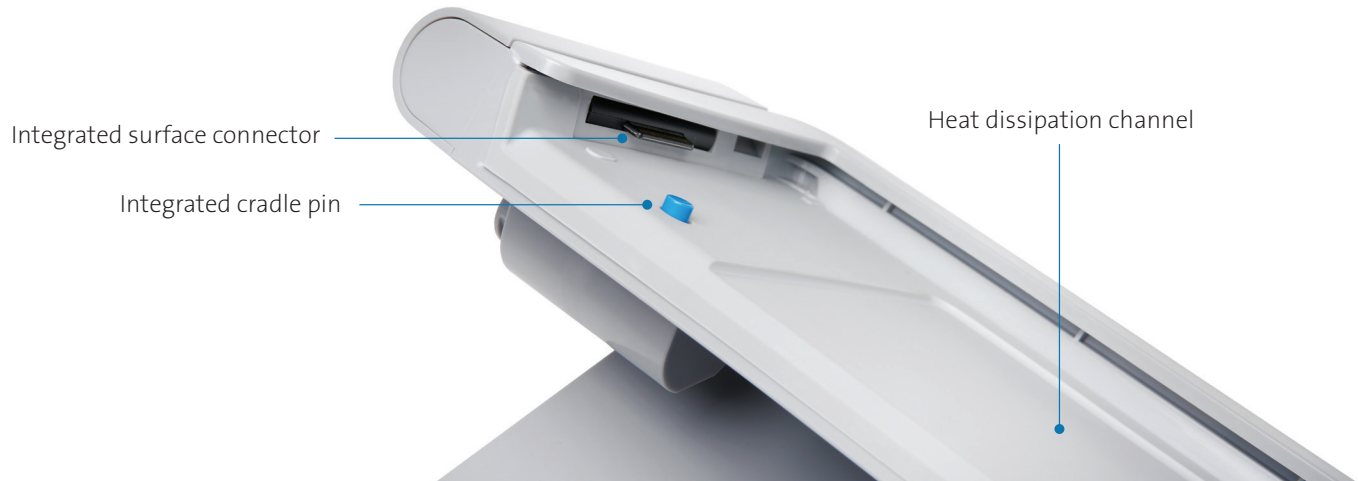

SD6000 Surface Go Docking Station

Part no: K38700EU | EAN Code: 5028252606547

Front