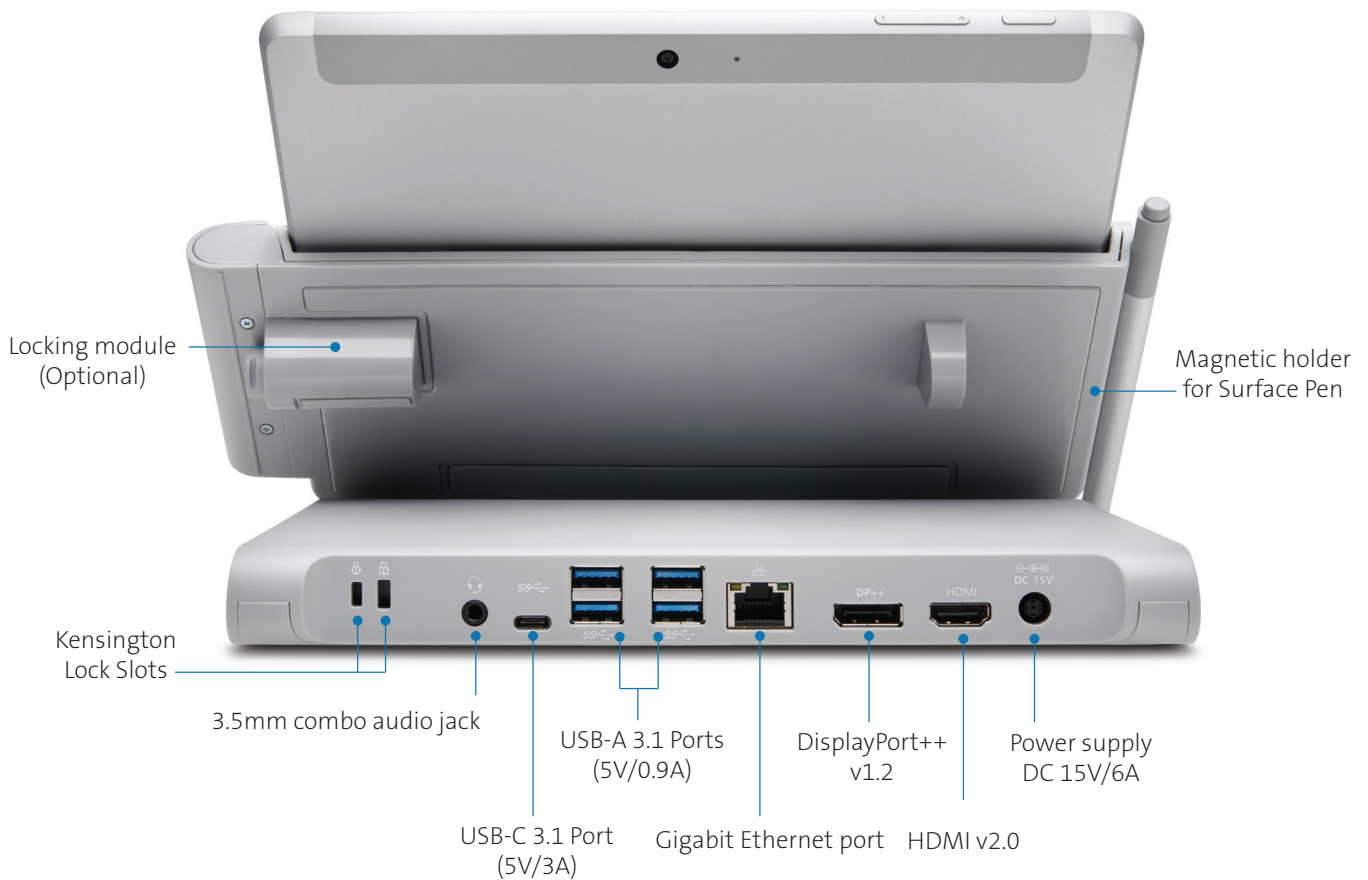

SD6000 Surface Go Docking Station

Part no: K38700EU | EAN Code: 5028252606547

Advance your Surface Go experience.

At last, the perfect Surface Go dock for maximum productivity, creativity and security has arrived. The game-changing SD6000 Surface Go Docking Station is the first all-in-one Surface Go docking solution exclusively designed for Microsoft Surface to provide the productivity benefits of a docking station, the creativity benefits of studio mode designing and surface pen stowing, and the security benefits of a flexible mounting solution.

- **Designed exclusively for Surface Go and Surface Go 2** – Built on Microsoft’s proprietary Surface Connect technology, users can connect with confidence for a seamless dock and charge experience that looks great and functions perfectly.
- **Built-in security** – Secure your Surface Go and dock with the optional locking module and choose between our standard (K62918EU) or custom (K63251M) keying solutions. Add a Privacy Screen (K55900EU, 626663, 626664 or 626665) for visual security.
- **Productive desktop ports** – A powerful plug and play experience extends productivity via four USB-A 3.1 ports (5 V/0.9 A), one USB-C 3.1 port for data synchronization (5 V/3 A), a 3.5-mm combo audio jack and a Gigabit Ethernet port.
- **Versatile external display options** – Easily connect to external monitors, TVs or projectors via HDMI or DisplayPort (Single 4K @ 60Hz; Dual 4K @ 30Hz).
- **Protective engineering** – Extend the life of your investment with thoughtful design elements, including enhanced air flow, heat dissipation and an integrated cradle pin designed to protect the Surface Connect cable.

Kensington

The Professionals' Choice™

SD6000 Surface Go Docking Station

Part no: K38700EU | EAN Code: 5028252606547

Front

Back

SD6000 Surface Go Docking Station

Part no: K38700EU | EAN Code: 5028252606547