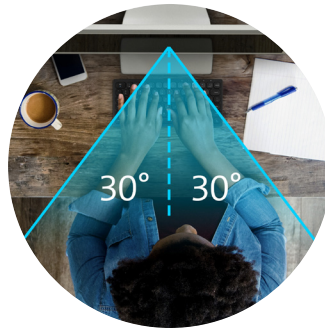

±30° Viewing Angle