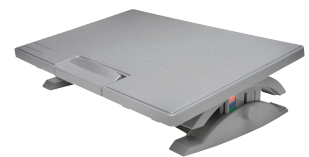

SmartFit® Laptop Riser

With Qi Wireless Charging Pad
Part No. K52784WW

Without Qi Wireless Charging Pad
Part No. K52783WW

WellView™ Monitor Stands

CoolView™ Monitor Stand with Desk Fan
Part No. K55855EU

FreshView™ Air Purifier Insert
Part No. K55460EU

SmartFit® SoleMate™ Pro Ergonomic Foot Rest

Ensure employees are sat with the correct posture and promoting circulation when working from home.
Part No. K50409EU

Lumbar Back Rest

If employees don't have an ergonomic chair at home, a Lumbar Back Support and Seat Rest can be used to adapt a standard chair to make sure your employees long term wellbeing.